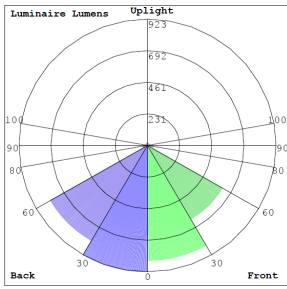

Photometrics: LW360-25W

BUG Rating: B2-U2-G0