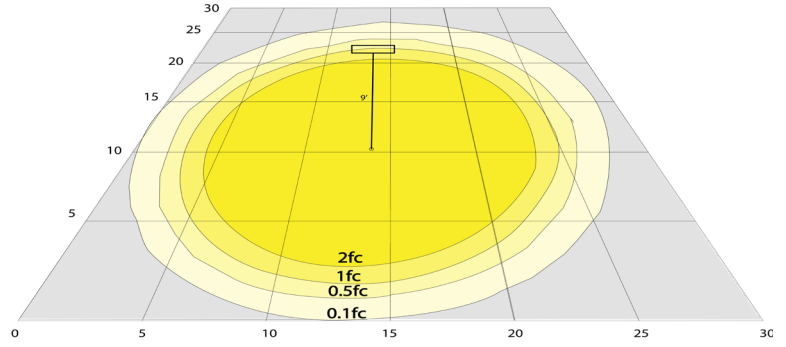

Area 30'x 30' Mounting Height: 9'