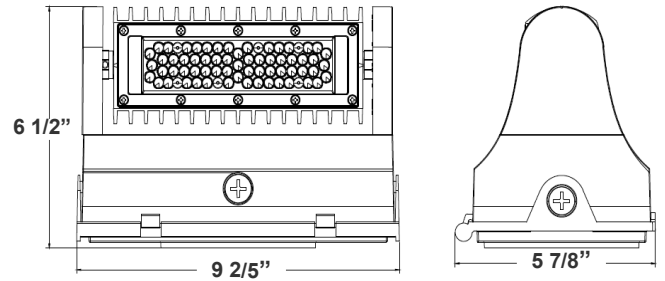

# LW360 SERIES Outdoor Lighting

LW360-25W-30K-G2  
LW360-25W-40K-G2  
LW360-25W-50K-G2

Customer Name: \_\_\_\_\_  
Project Name: \_\_\_\_\_  
Note: \_\_\_\_\_ | Type: \_\_\_\_\_

6 1/2"(H) x 9 2/5"(W) x 5 7/8"(L)

## Features

- Three 1/2" Threaded Knockouts: 1 Bottom. 1 On Each Side
- Light Head rotates 350°
- Die-cast aluminum housing with powder coat finish (Dark Bronze or White)
- 7-Year Warranty